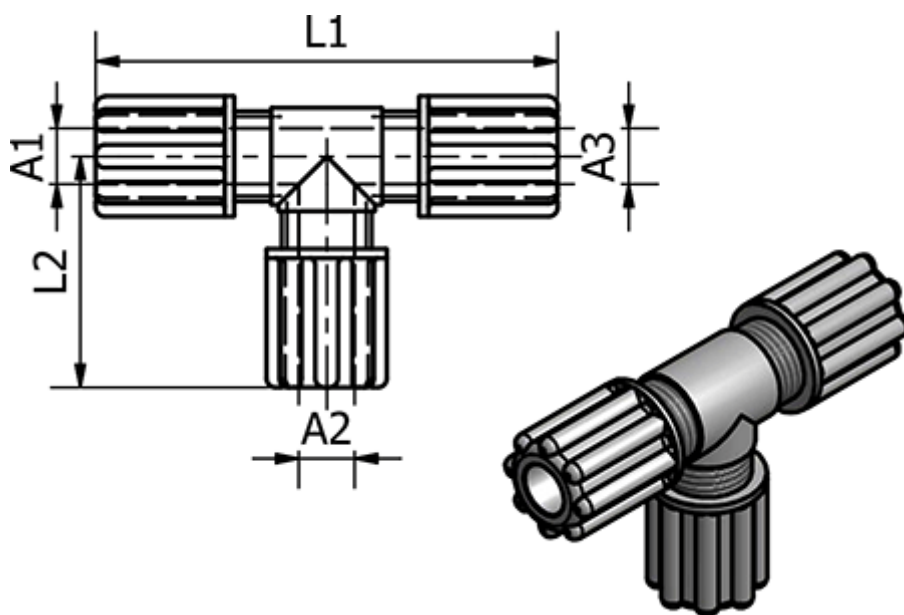

Data Sheet

Article number: 58614023

Description: Push-on 140.23, Ø8/10, Ø8/10, Ø8/10
Tee Connector

Measures

Ext. Hose Diameter A1 = 8/10

Ext. Hose Diameter A2 = 8/10

Ext. Hose Diameter A3 = 8/10

L1 = 70